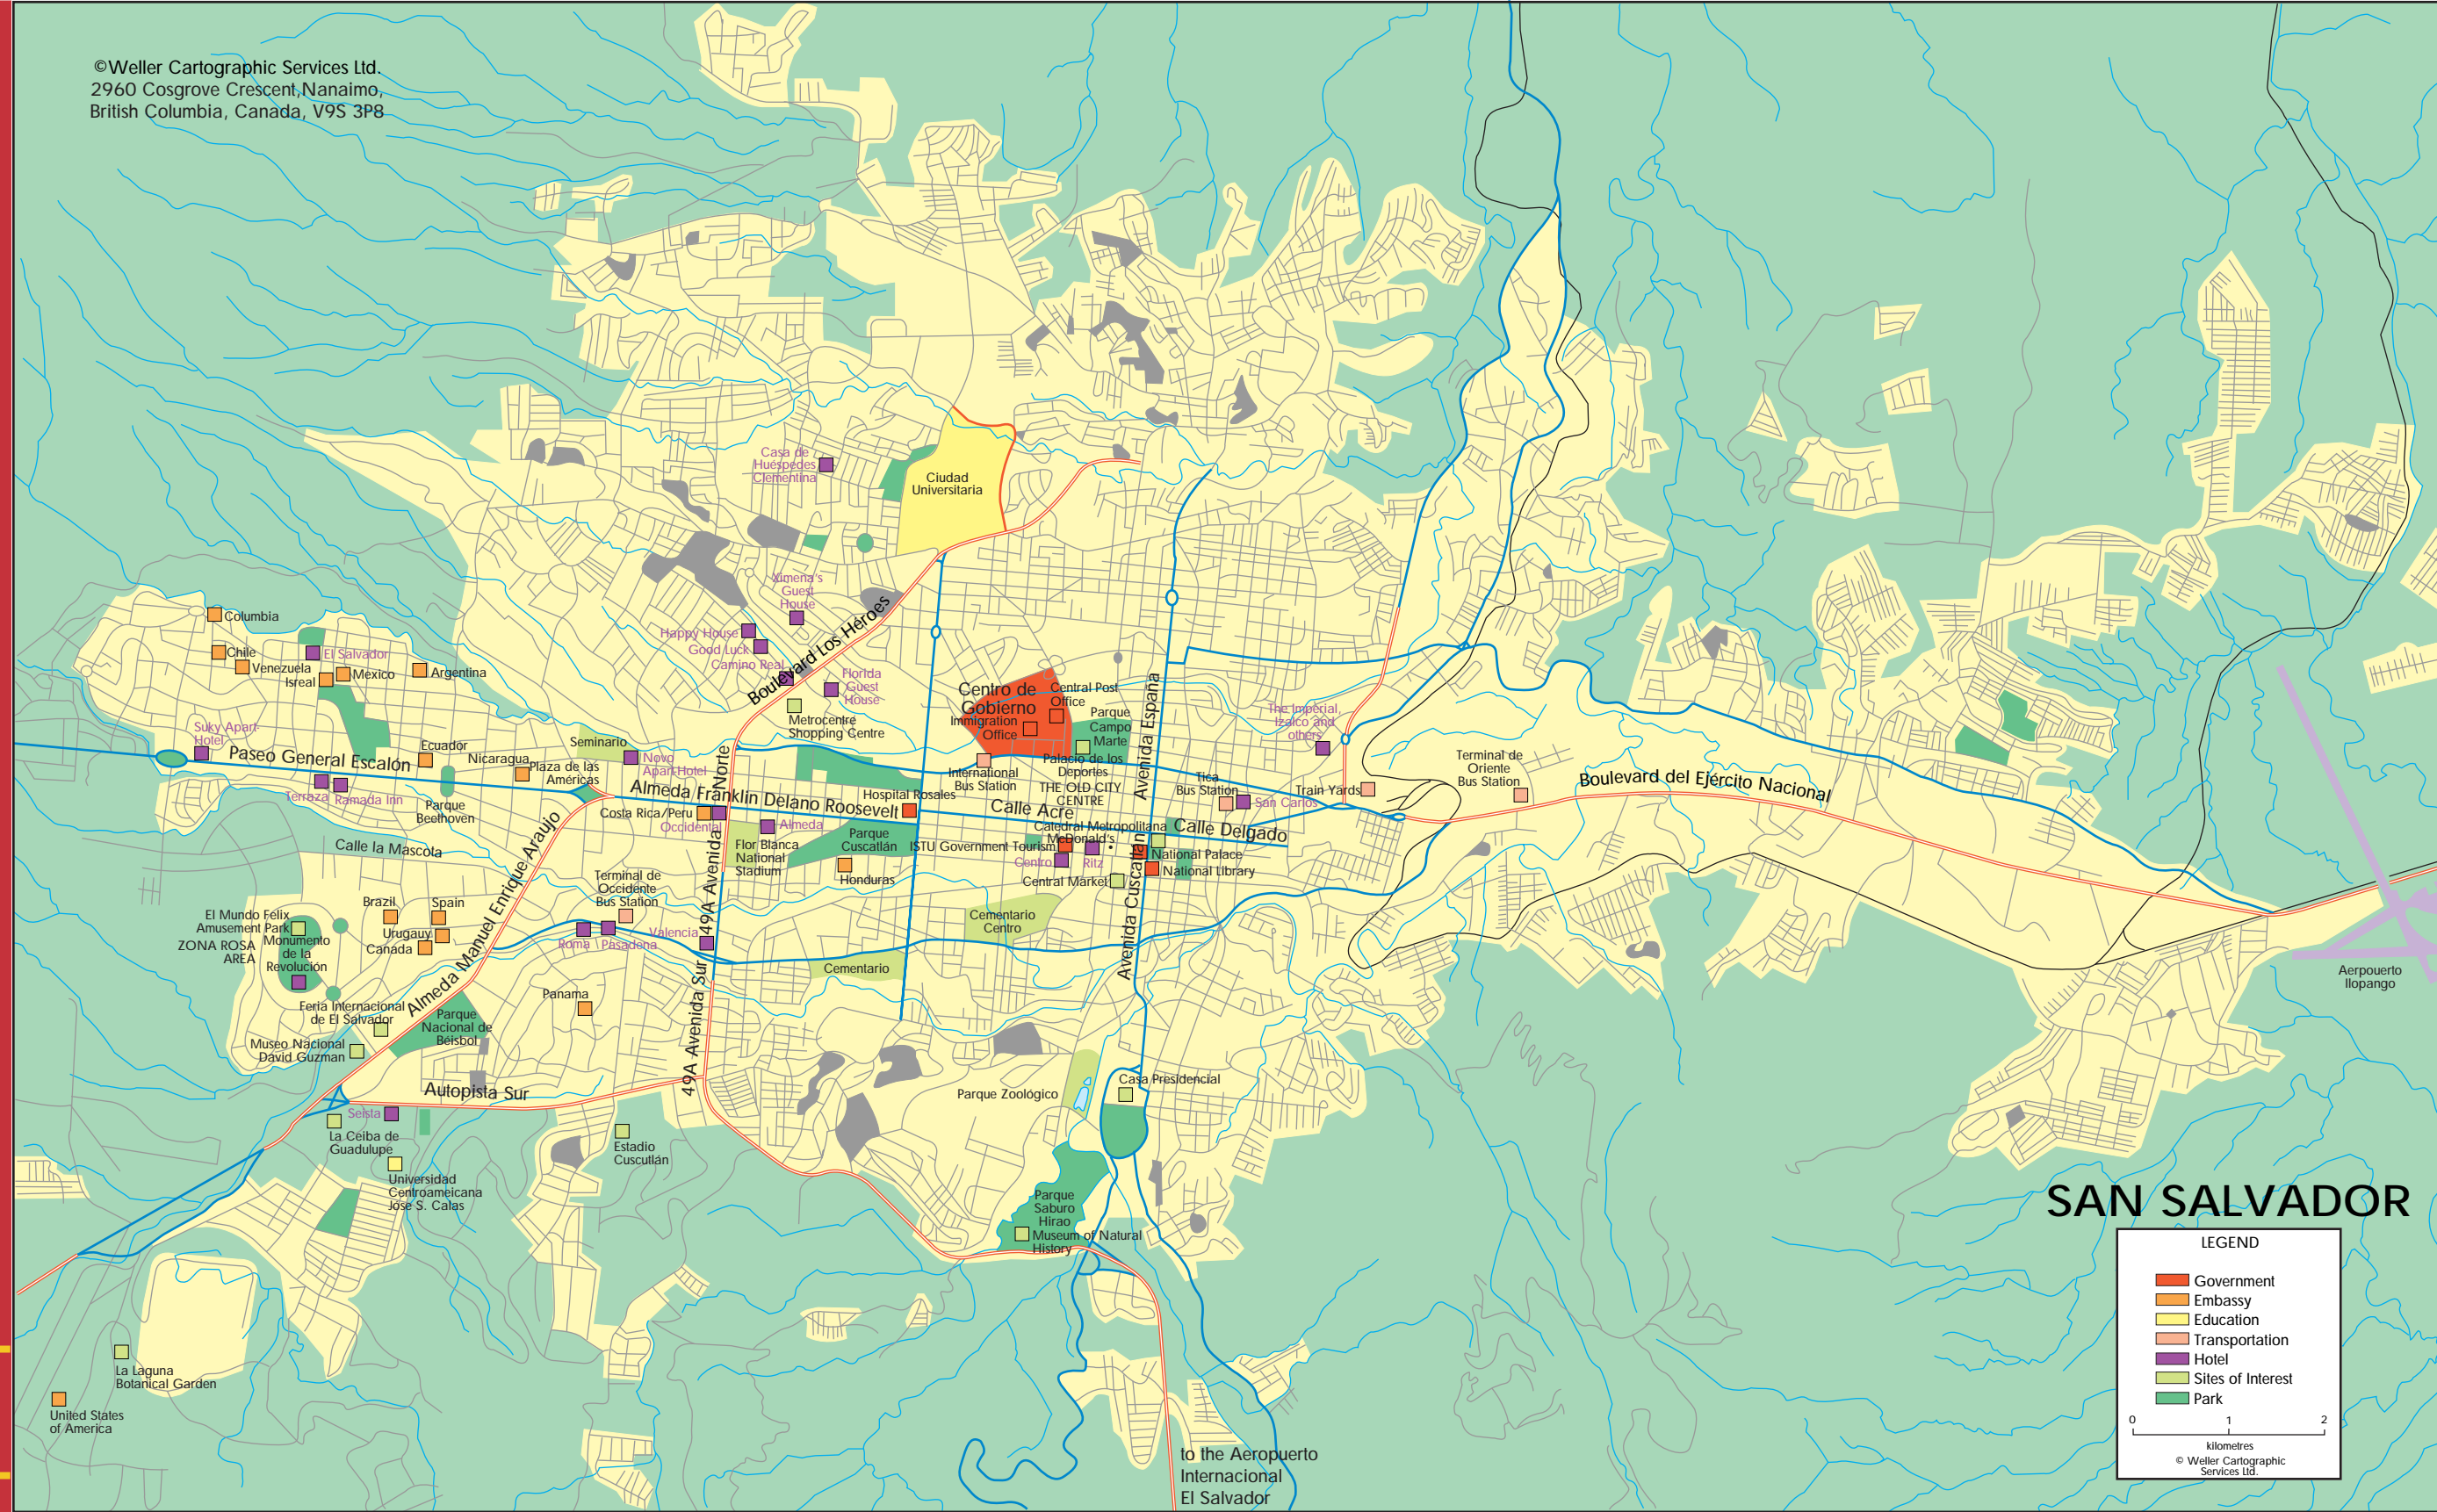

THE CITY GUIDE AND MAP  
OF

## SAN SALVADOR

LEGEND

- Government
- Embassy
- Education
- Transportation
- Hotel
- Sites of Interest
- Park

0 1 2  
kilometres  
© Weller Cartographic Services Ltd.

WELLER CARTOGRAPHIC SERVICES LTD.'S