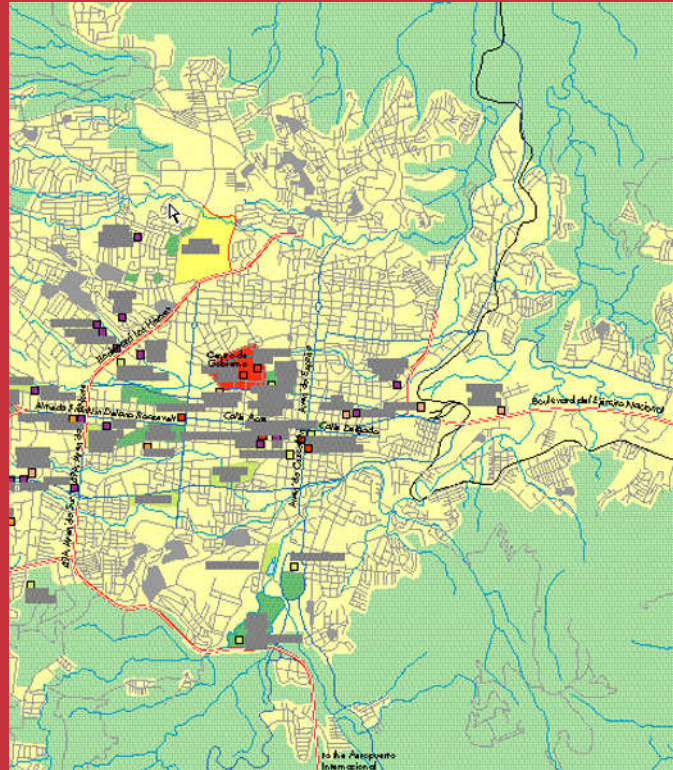

[click here to reach weller@axion.net](mailto:weller@axion.net)

If enough interest is generated by this request perhaps, I can get these maps back into print as many users have asked.

Thank you for your support,  
Angus

THE CITY GUIDE AND MAP  
OF

# San Salvador

©Weller Cartographic Services Ltd.  
2960 Cosgrove Crescent, Nanaimo,  
British Columbia, Canada, V9S 3P8